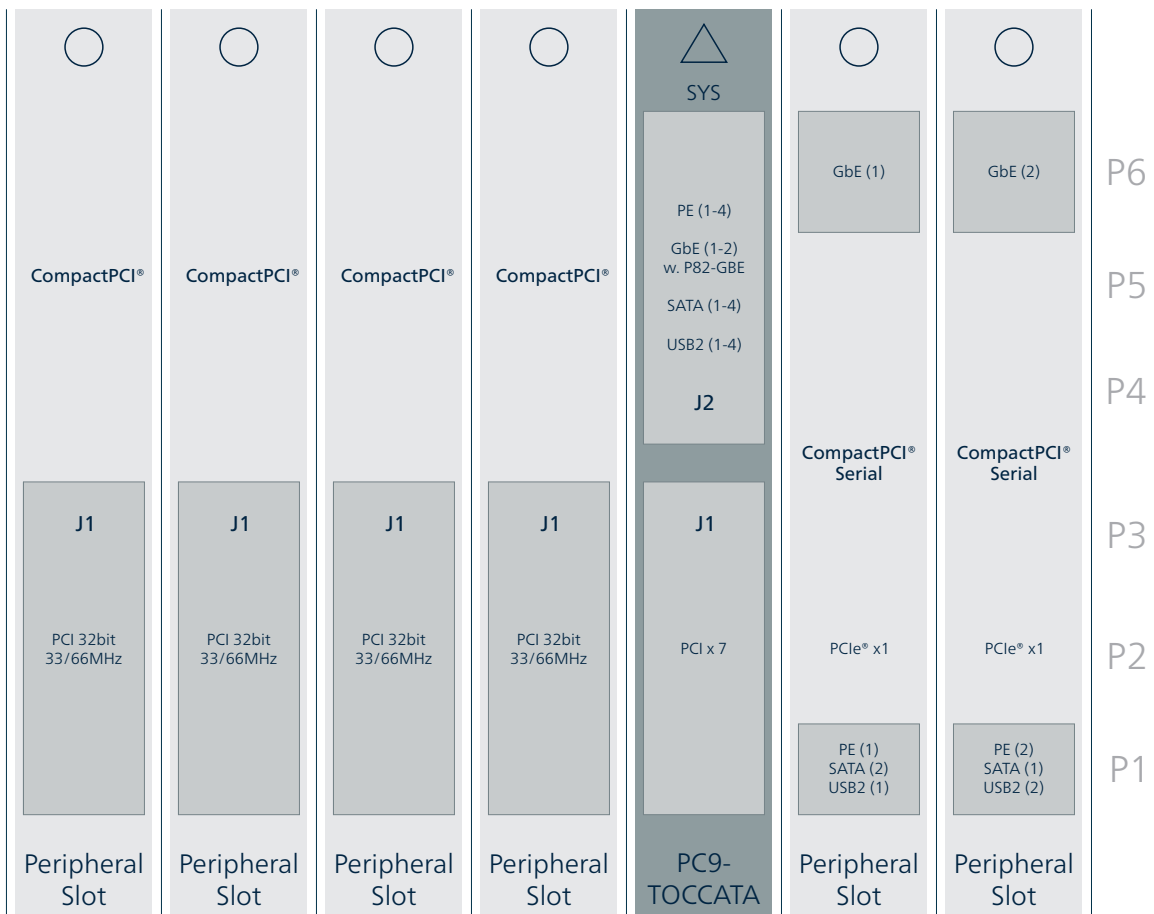

PC9-TOCCATA • Resources w. 4+1+4 Slots Hybrid Backplane

PC9-TOCCATA • Resources w. 4+1+2 Slots Hybrid Backplane

PC9-TOCCATA • Resources w. 4+1+1 Slots Hybrid Backplane