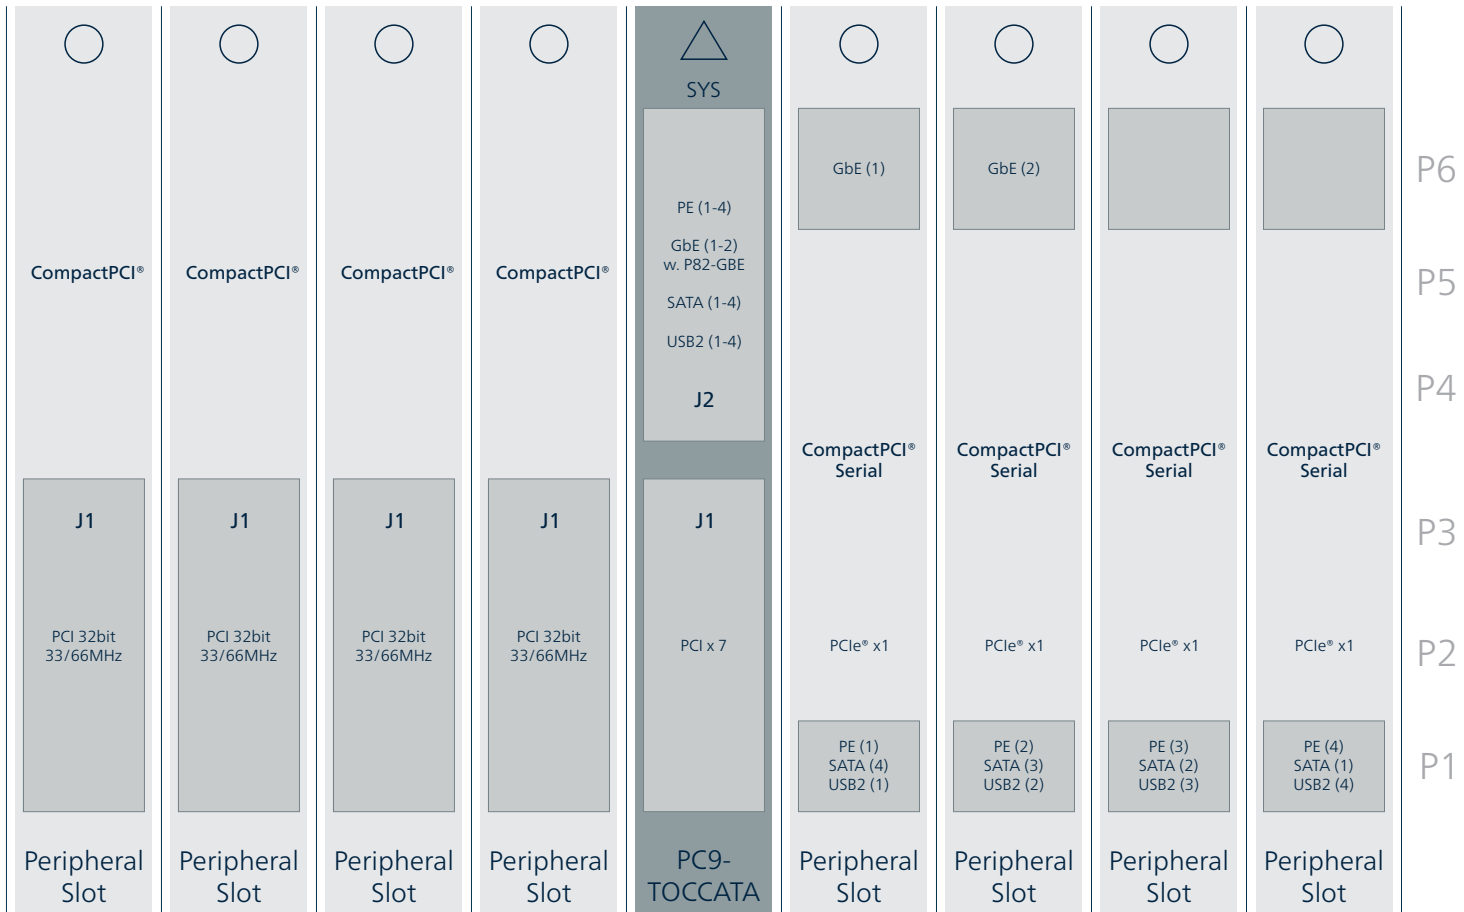

PC9-TOCCATA • Resources w. 4+1+4 Slots Hybrid Backplane

PC9-TOCCATA • Resources w. 4+1+2 Slots Hybrid Backplane

PC9-TOCCATA • Resources w. 4+1+1 Slots Hybrid Backplane