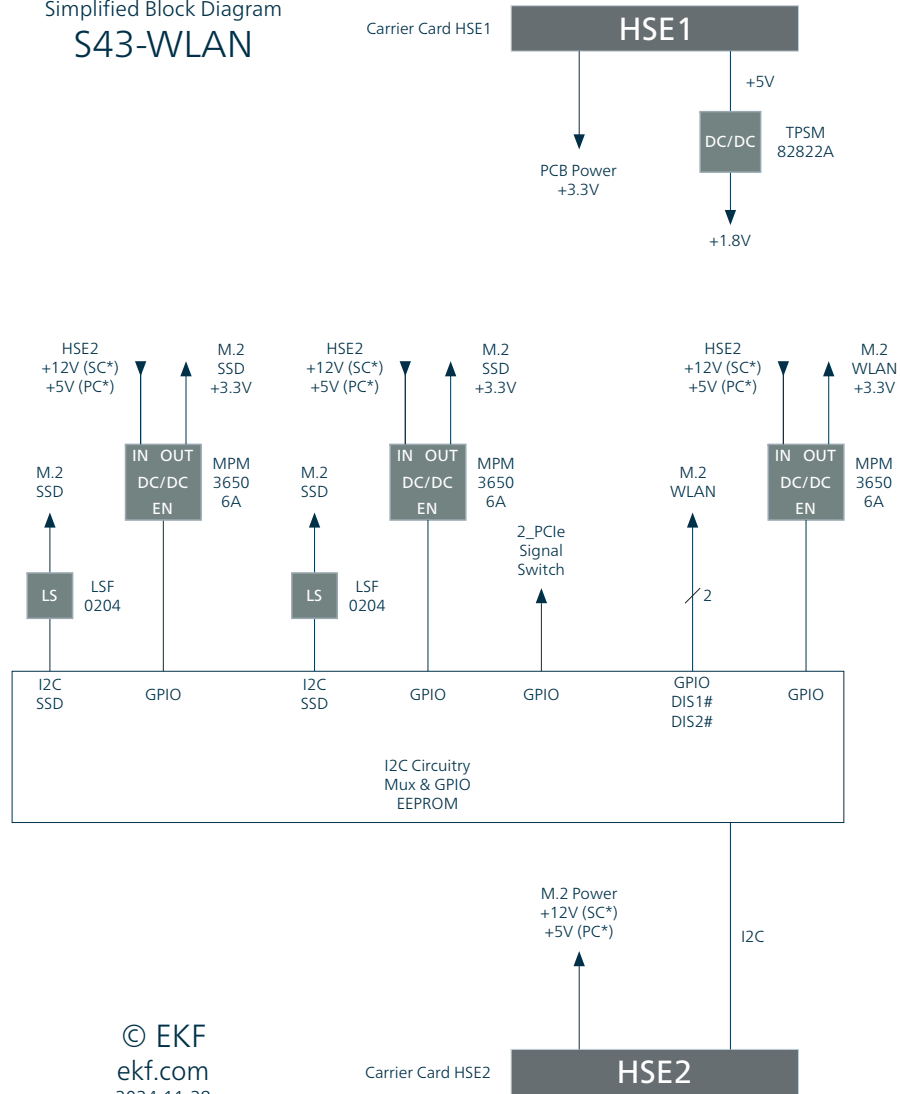

Front I/O

CPU Card  
4HP F/P

### Simplified Block Diagram S43-WLAN

© EKF  
ekf.com  
2024-11-28