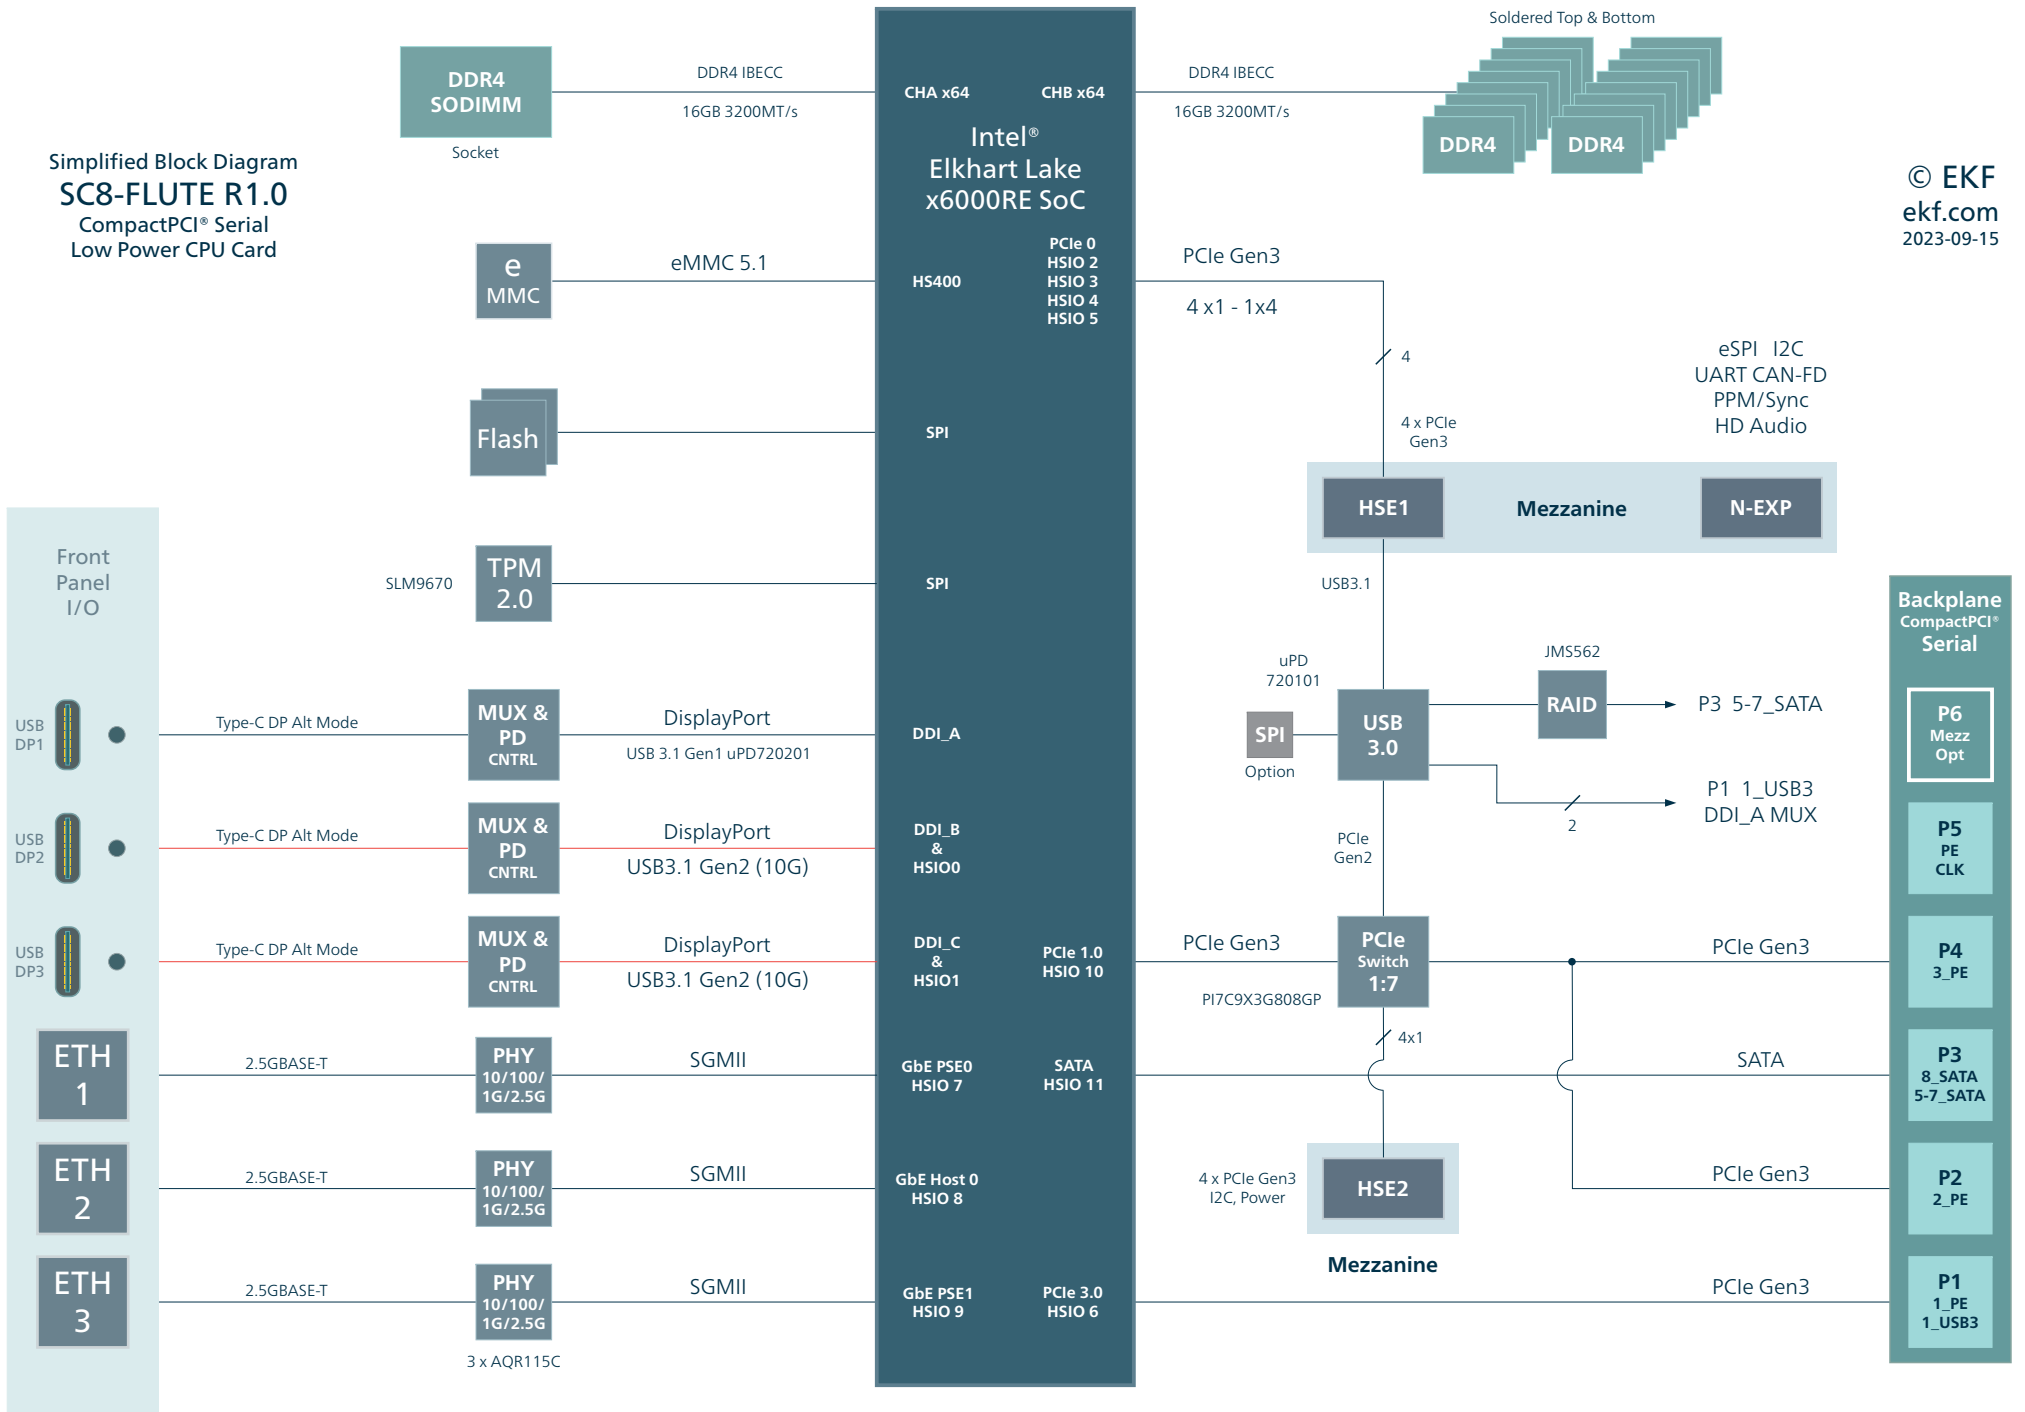

Simplified Block Diagram
SC8-FLUTE R1.0
 CompactPCI® Serial
 Low Power CPU Card

Simplified Block Diagram
SC8-FLUTE R1.0
 CompactPCI® Serial
 Low Power CPU Card