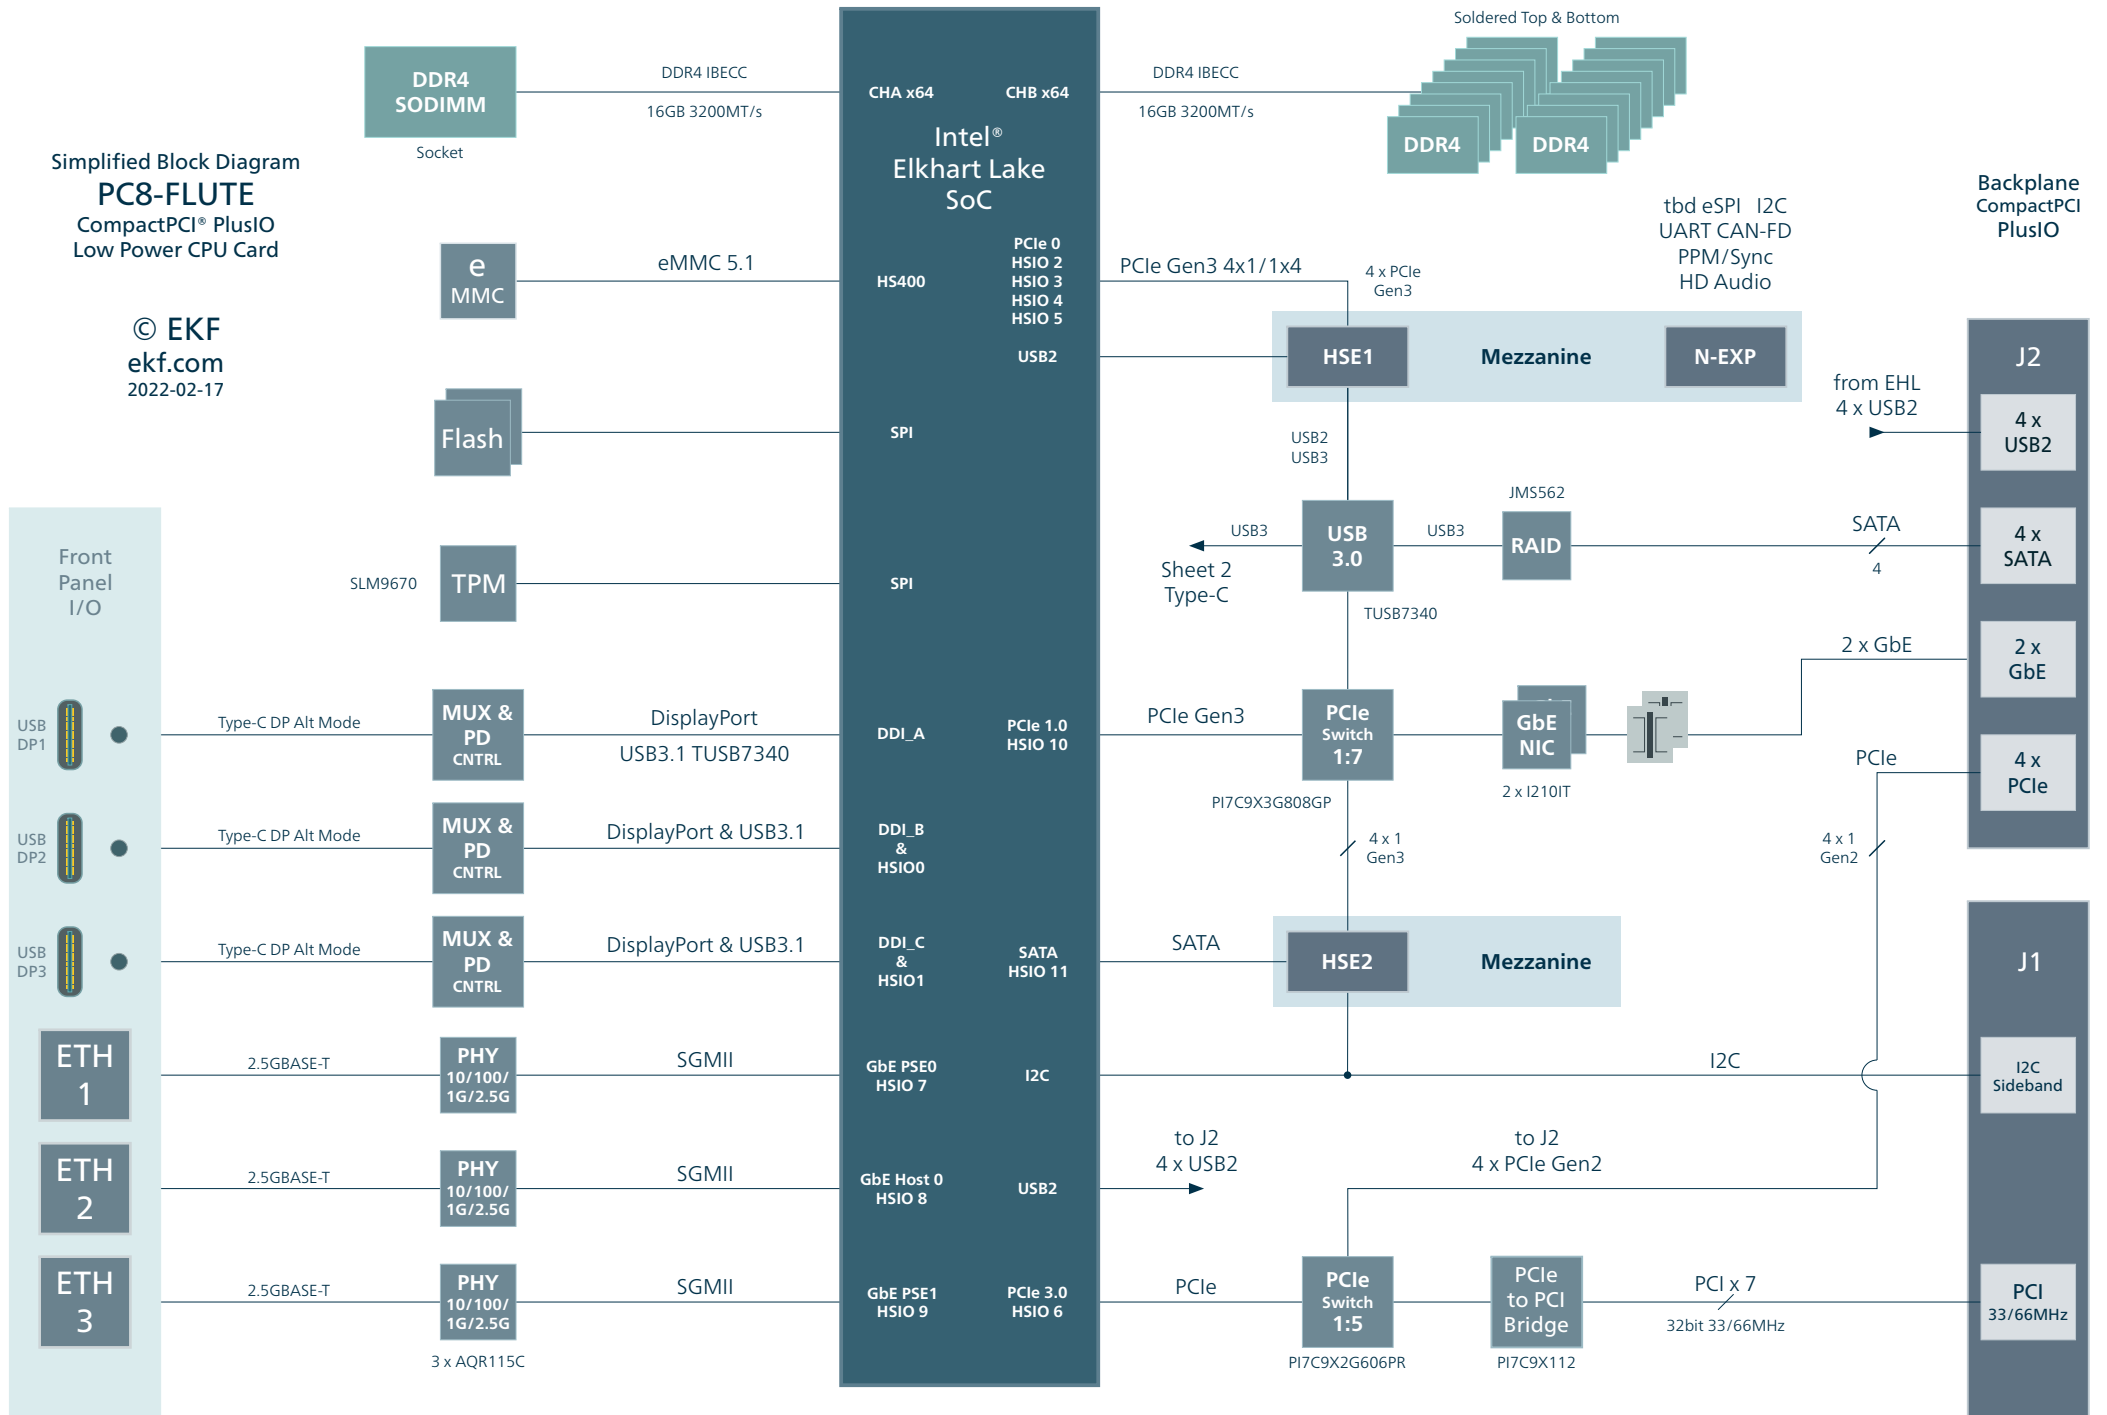

Simplified Block Diagram
PC8-FLUTE
 CompactPCI® PlusIO
 Low Power CPU Card

© EKF
 ekf.com
 2022-02-17

Simplified Block Diagram

PC8-FLUTE

CompactPCI® PlusIO
Low Power CPU Card

© EKF
ekf.com
2022-02-17