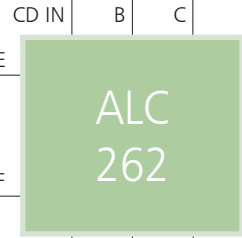

USB

OUT
AUD

IN

Front Panel
I/O

Simplified Block Diagram CCO-CONCERT

© EKF • ekf.com

Option Next Floor
Mezzanine
Expansion Connector

C32-
FIO

Additional I/O
12HP
Front Panel

J-FIO

J-FIO other sections see sheet 2

Azalia
Codec

J-FIO

S/PDIF Digital

Sheet 2
P-EXP

Simplified Block Diagram
 CCO-CONCERT
 © EKF • ekf.com