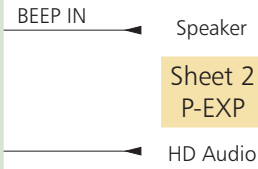

Simplified Block Diagram CCO-CONCERT

© EKF • ekf.com

Option Next Floor
Mezzanine
Expansion Connector

C32-
FIO

Additional I/O
12HP
Front Panel

J-FIO

J-FIO other sections see sheet 2