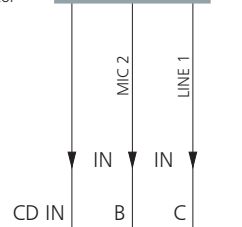

USB

OUT
AUD

IN

Front Panel
I/O

Simplified Block Diagram CCO-CONCERT

© EKF • ekf.com

Option Next Floor
Mezzanine
Expansion Connector

C32-
FIO

Additional I/O
12HP
Front Panel

J-FIO

J-FIO other sections see sheet 2

Azalia
Codec

J-FIO

S/PDIF Digital

Sheet 2
P-EXP

Simplified Block Diagram
 CCO-CONCERT
 © EKF • ekf.com

Sheet 3/6
 Option
 Secondary DVI
 or VGA Video

Simplified Block Diagram
 CCO-CONCERT
 © EKF • ekf.com

Sheet 5/6
Mass Storage
Options

Simplified Block Diagram
CCO-CONCERT
© EKF • ekf.com

Simplified Block Diagram
CCO-CONCERT
© EKF • ekf.com

Sheet 6/6
Rear I/O
Options