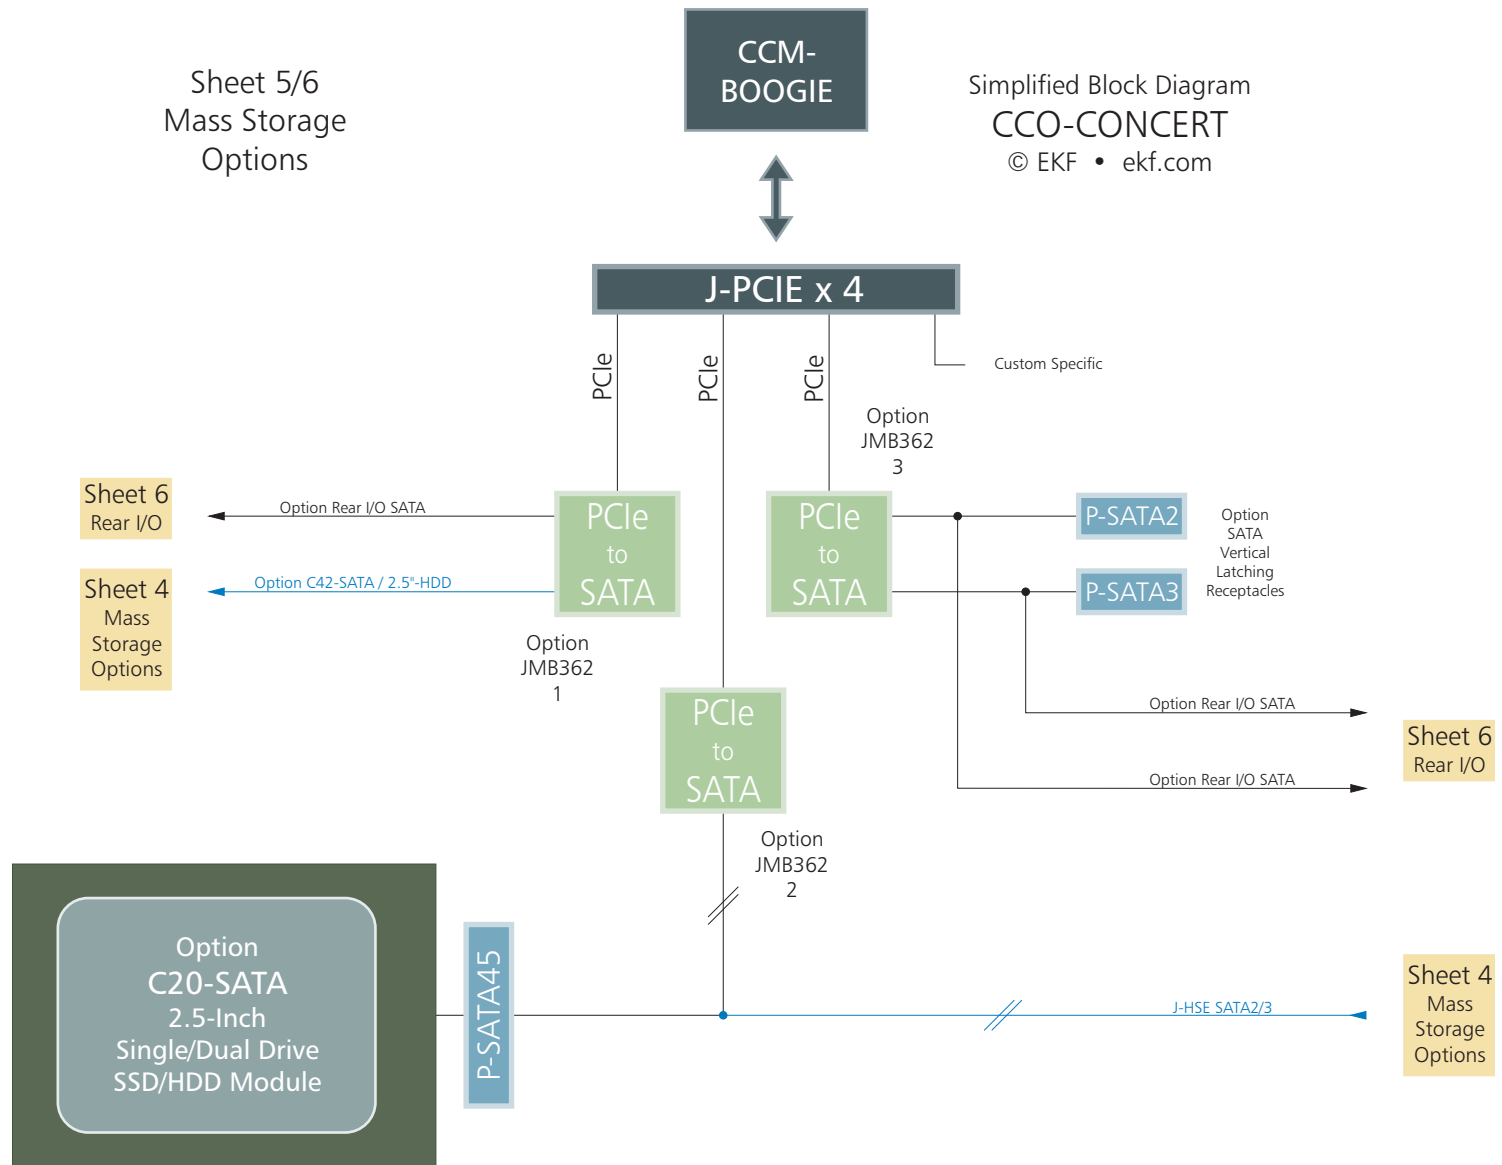

USB

OUT
AUD

IN

Front Panel
I/O

Simplified Block Diagram CCO-CONCERT

© EKF • ekf.com

Option Next Floor
Mezzanine
Expansion Connector

C32-
FIO

Additional I/O
12HP
Front Panel

J-FIO

J-FIO other sections see sheet 2

Azalia
Codec

J-FIO

S/PDIF Digital

Sheet 2
P-EXP

Simplified Block Diagram
 CCO-CONCERT
 © EKF • ekf.com

Sheet 3/6
 Option
 Secondary DVI
 or VGA Video

Simplified Block Diagram
 CCO-CONCERT
 © EKF • ekf.com

Sheet 5/6
Mass Storage
Options

Simplified Block Diagram
CCO-CONCERT
© EKF • ekf.com

Simplified Block Diagram
CCO-CONCERT
© EKF • ekf.com