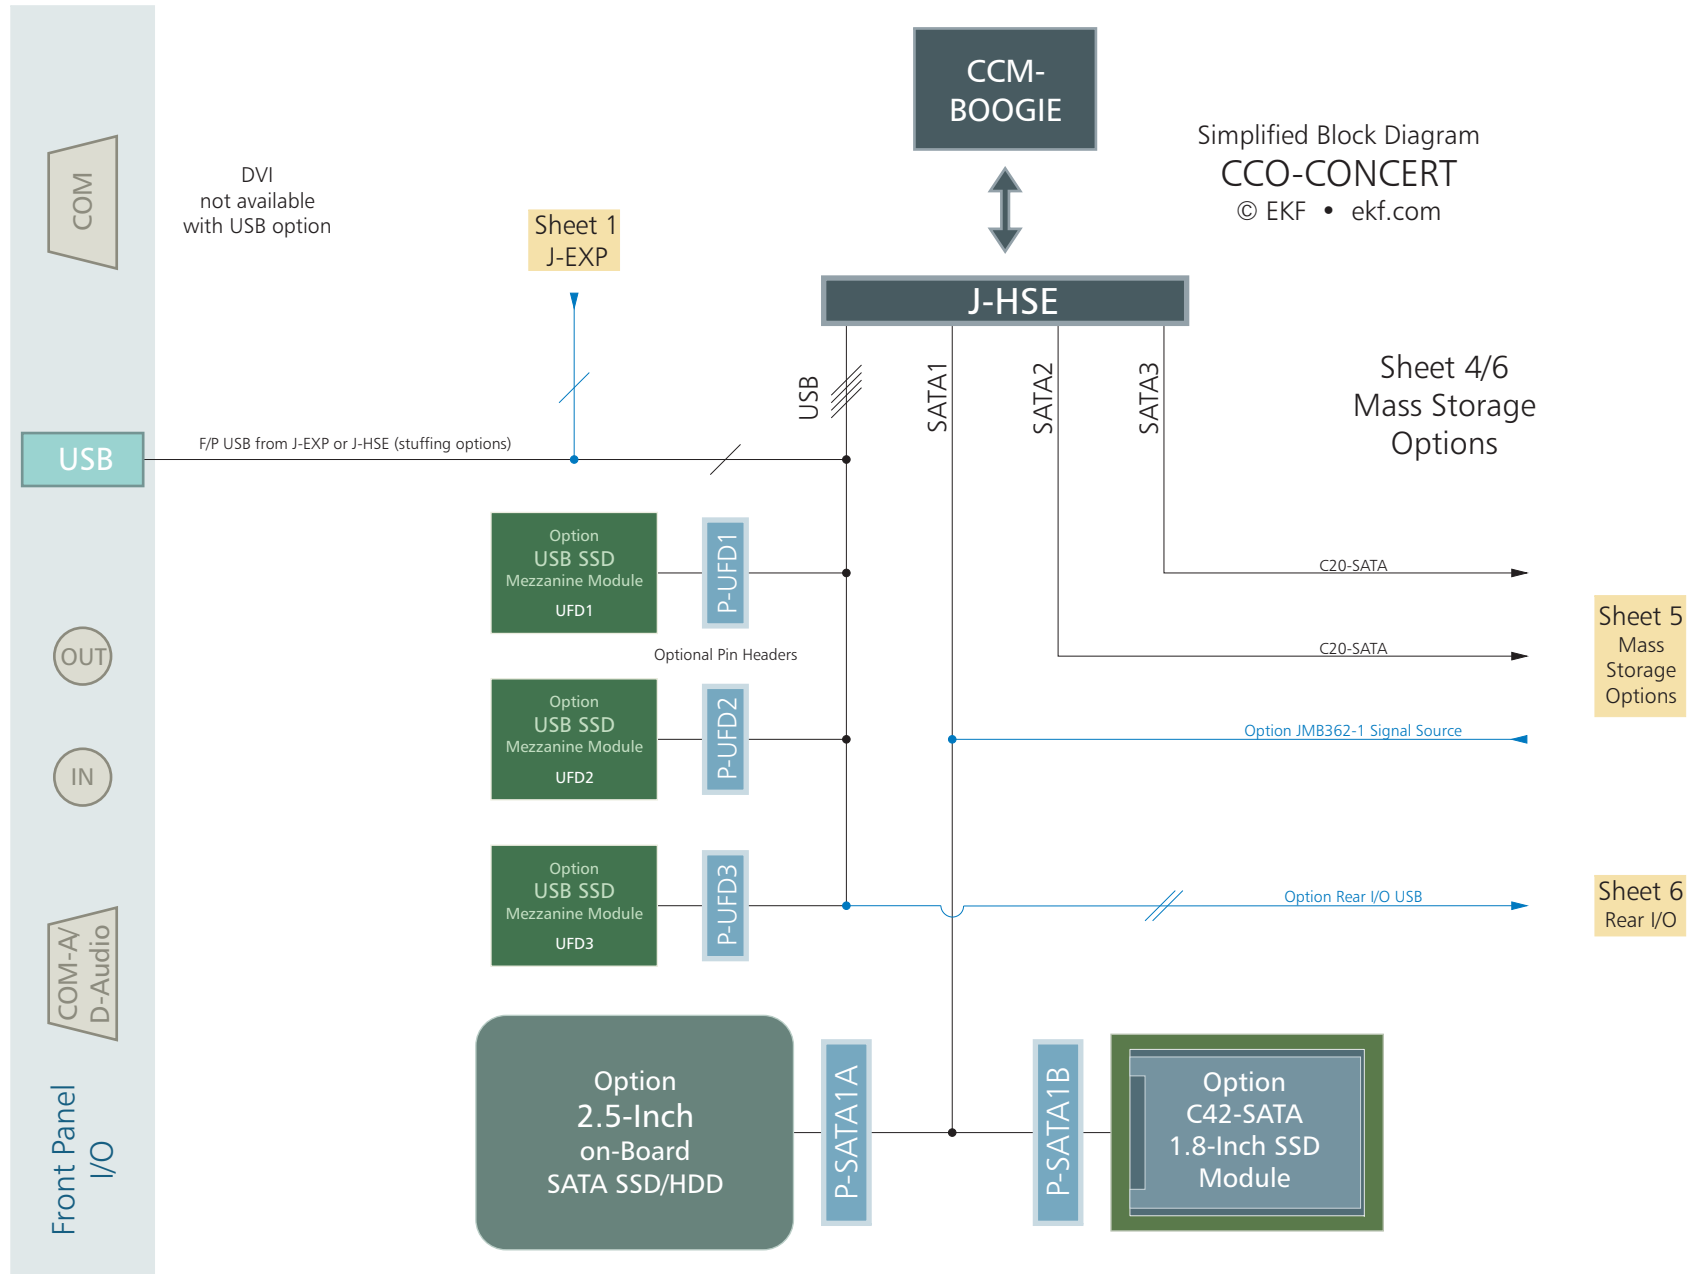

USB

OUT
AUD

IN

Front Panel
I/O

Simplified Block Diagram CCO-CONCERT

© EKF • ekf.com

Option Next Floor
Mezzanine
Expansion Connector

C32-
FIO

Additional I/O
12HP
Front Panel

J-FIO

J-FIO other sections see sheet 2

Azalia
Codec

J-FIO

S/PDIF Digital

Sheet 2
P-EXP

Simplified Block Diagram
 CCO-CONCERT
 © EKF • ekf.com

Sheet 3/6
 Option
 Secondary DVI
 or VGA Video

Simplified Block Diagram
 CCO-CONCERT
 © EKF • ekf.com

Sheet 5/6
Mass Storage
Options

Simplified Block Diagram
CCO-CONCERT
© EKF • ekf.com

Simplified Block Diagram
CCO-CONCERT
© EKF • ekf.com