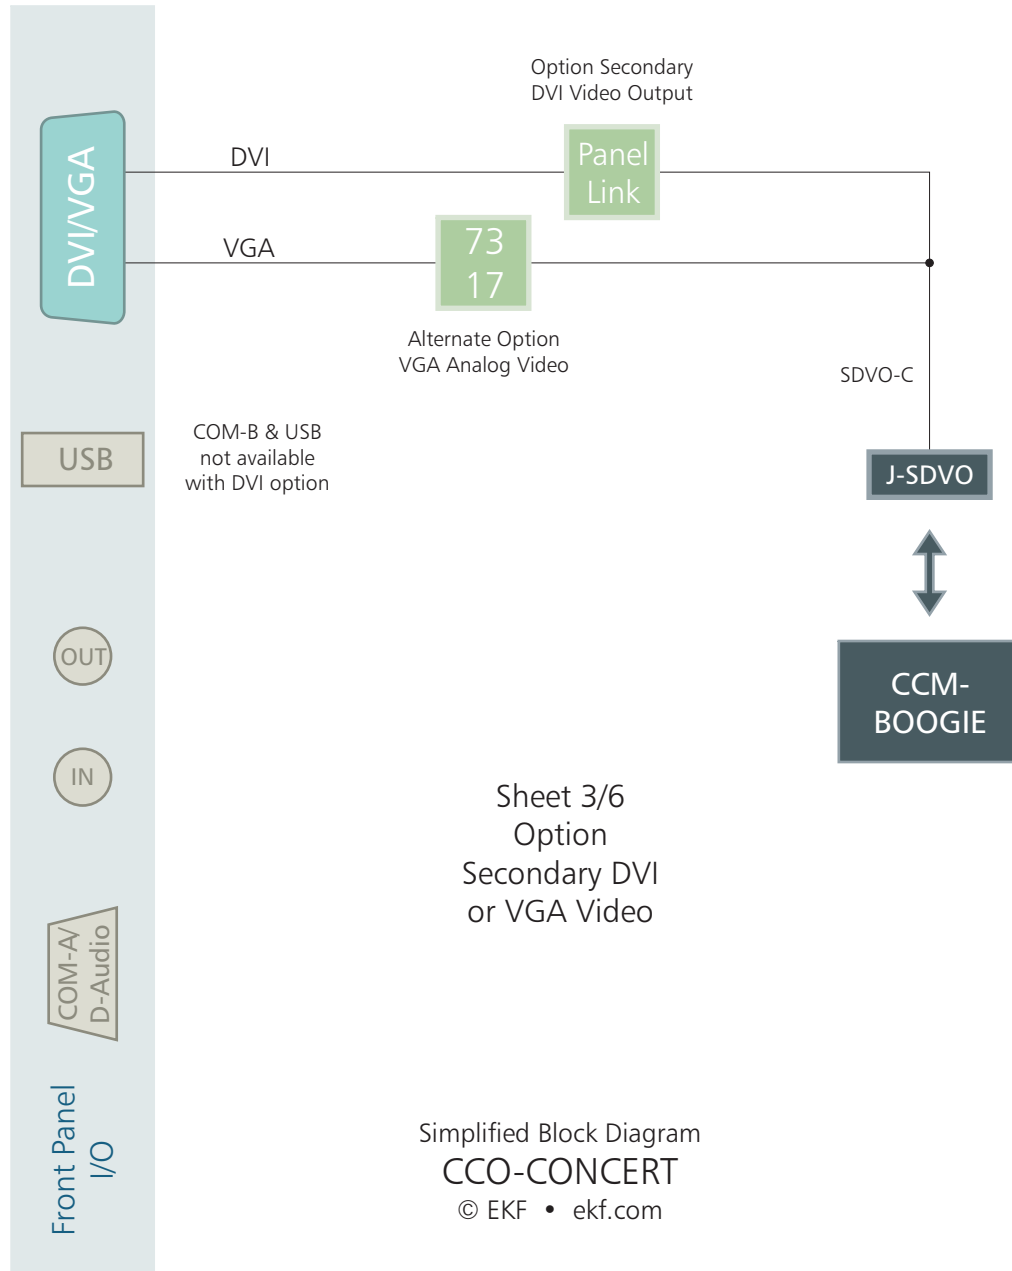

USB

OUT
AUD

IN

Front Panel
I/O

Simplified Block Diagram CCO-CONCERT

© EKF • ekf.com

Option Next Floor
Mezzanine
Expansion Connector

C32-
FIO

Additional I/O
12HP
Front Panel

J-FIO

J-FIO other sections see sheet 2

Azalia
Codec

J-FIO

S/PDIF Digital

Sheet 2
P-EXP

Simplified Block Diagram
 CCO-CONCERT
 © EKF • ekf.com

Sheet 3/6
 Option
 Secondary DVI
 or VGA Video

Simplified Block Diagram
 CCO-CONCERT
 © EKF • ekf.com

Sheet 5/6
Mass Storage
Options

Simplified Block Diagram
CCO-CONCERT
© EKF • ekf.com

Simplified Block Diagram
CCO-CONCERT
© EKF • ekf.com