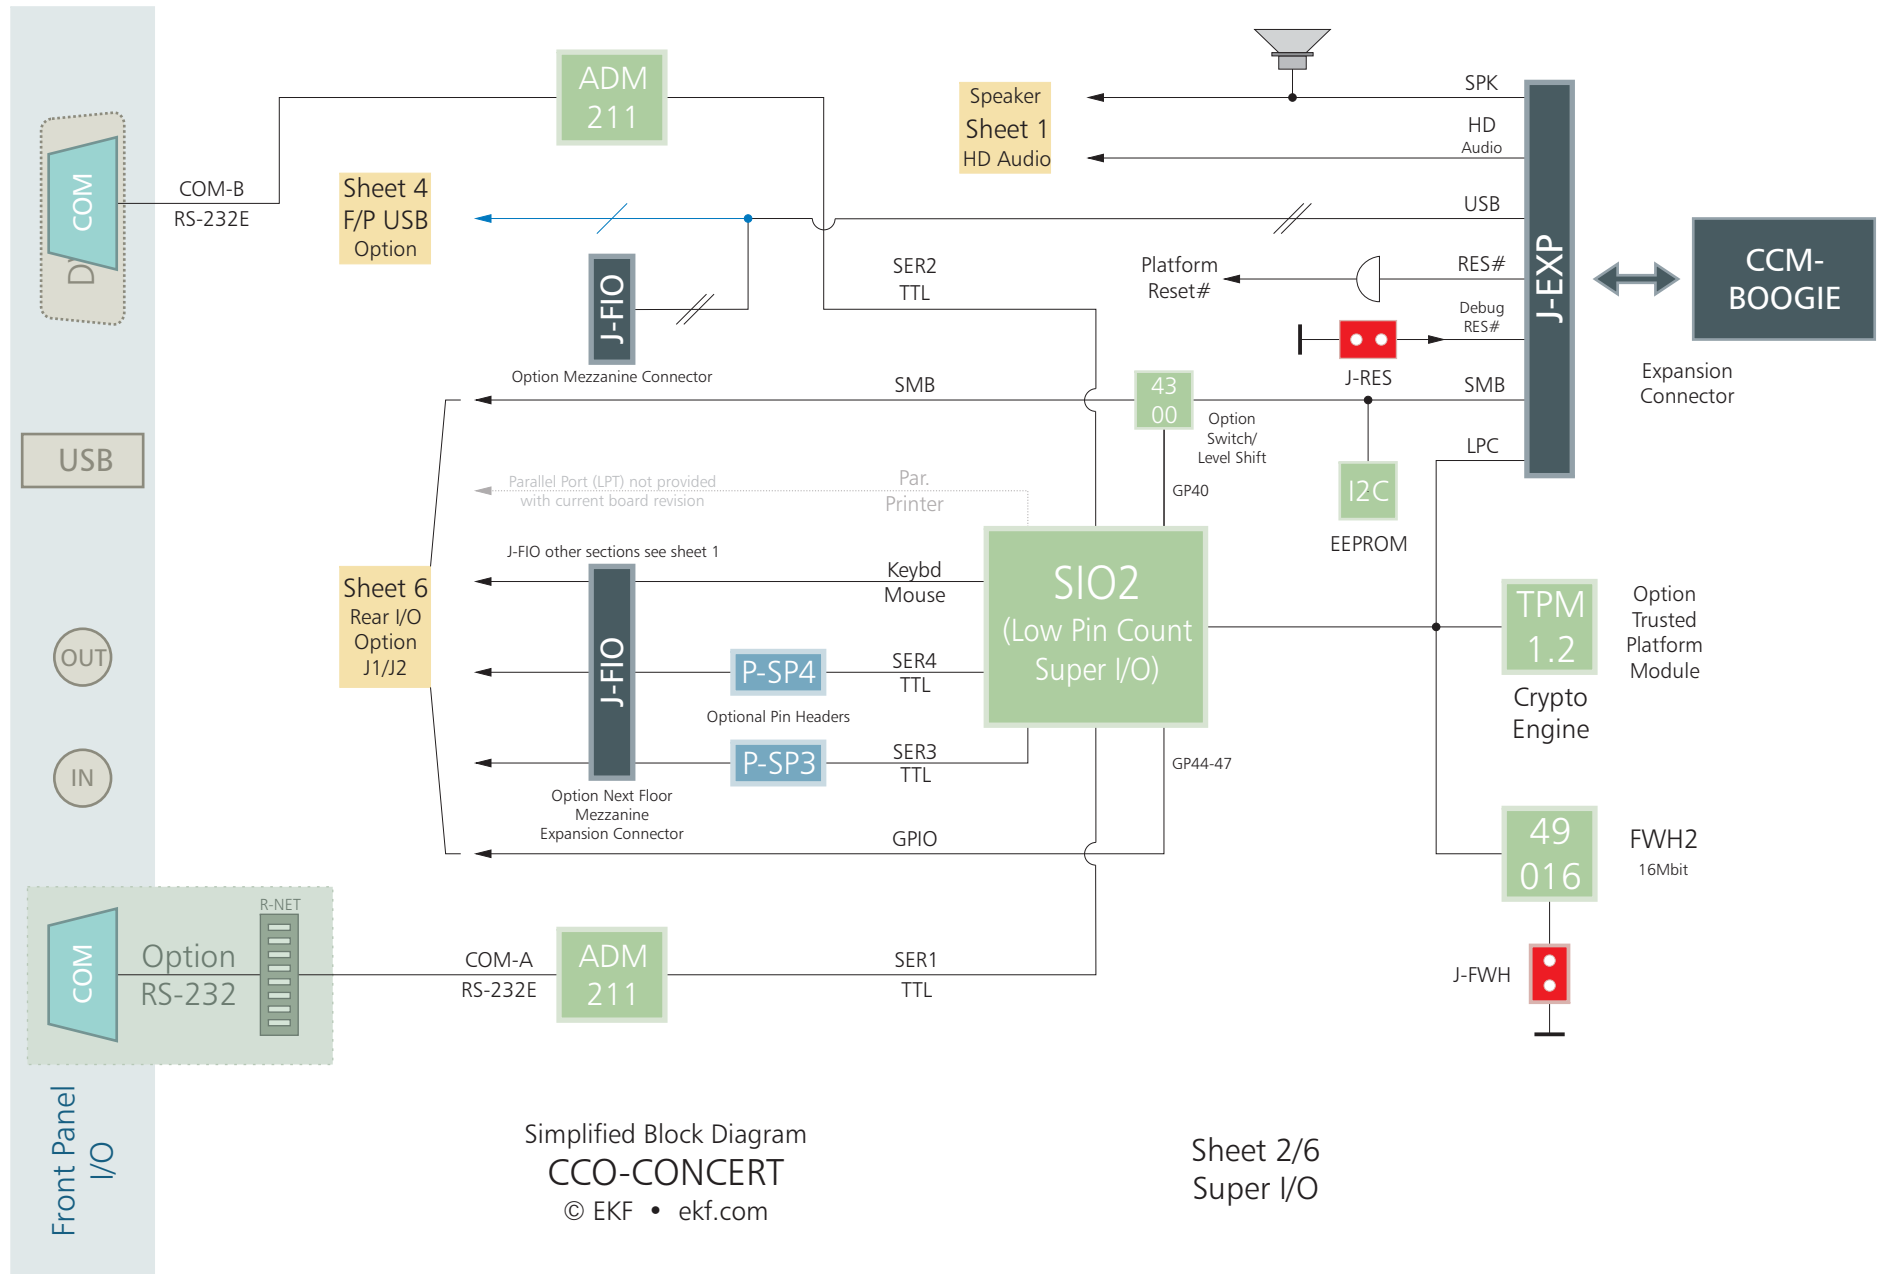

USB

OUT
AUD

IN

Front Panel
I/O

Simplified Block Diagram CCO-CONCERT

© EKF • ekf.com

Option Next Floor
Mezzanine
Expansion Connector

C32-
FIO

Additional I/O
12HP
Front Panel

J-FIO

J-FIO other sections see sheet 2

Azalia
Codec

J-FIO

S/PDIF Digital

Sheet 2
P-EXP

Simplified Block Diagram
 CCO-CONCERT
 © EKF • ekf.com

Sheet 3/6
 Option
 Secondary DVI
 or VGA Video

Simplified Block Diagram
 CCO-CONCERT
 © EKF • ekf.com

Sheet 5/6
Mass Storage
Options

Simplified Block Diagram
CCO-CONCERT
© EKF • ekf.com

Simplified Block Diagram
CCO-CONCERT
© EKF • ekf.com

Sheet 6/6
Rear I/O
Options